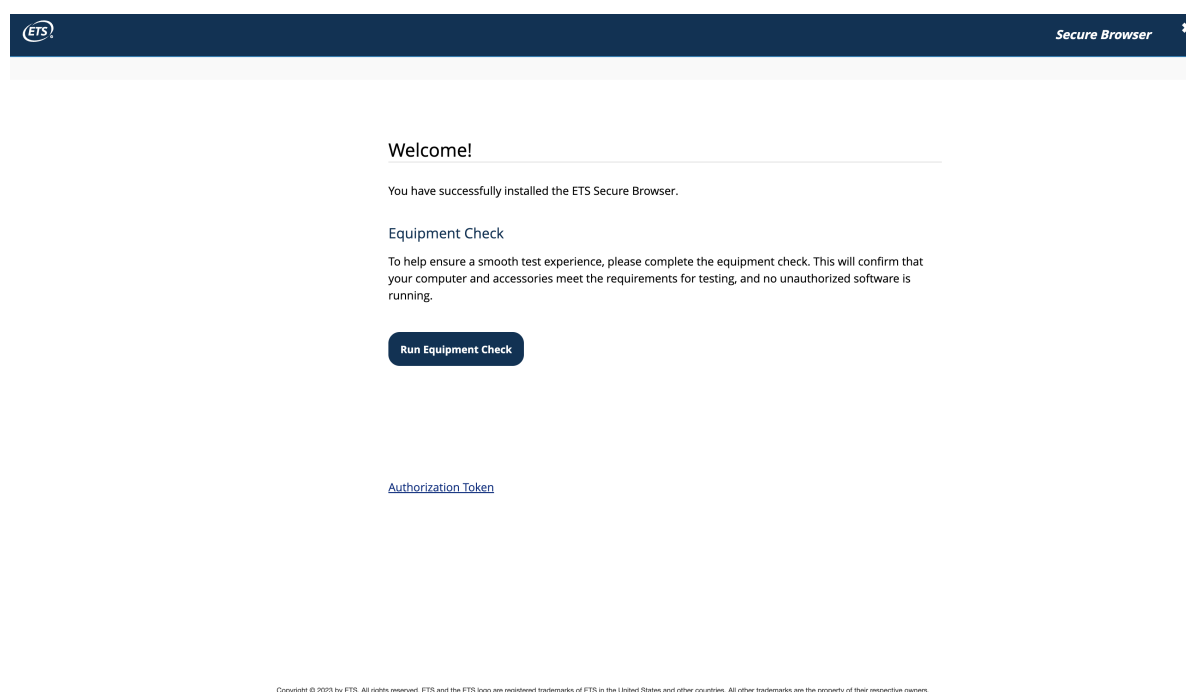

TOEFL iBT Home Edition

1. Confirm your computer meets equipment requirements

Download the ETS Secure Browser by selecting one of the links below.

- [Download the Mac® OS version](#)
- [Download the Windows® version](#)

Then run the file to complete the installation. While in the browser, click the Equipment Check button to confirm that your equipment is ready for test day.

2. How to run equipment check with screenshot

- Once you open the ETS Secure Browser, you' ll be brought to this welcome screen. From here, you can run the Equipment Check.

- Upon completion of the Equipment Check, you' ll see the status of your equipment. If any parts have failed, you' ll see a red triangle status indicator, as well as tips for how to resolve the problem.

The equipment check includes a bandwidth check. Since bandwidth differs depending on time of day and network usage, run the equipment check at several different times to see which time works best. Additionally, you should run the check on the same day of the week and at the same time of day as your test. That way, you're checking your bandwidth in an environment similar to what you would experience when you test