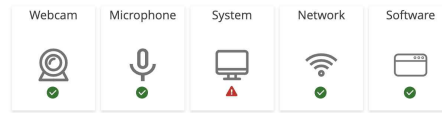

Equipment Check Failed

Your system did not pass the equipment check. See below to identify the problem. Visit [equipment check support](#) for additional assistance.

Retest

Go To Log In

Webcam

Property Name	Result	Status
Camera	FaceTime HD Camera (1C1C:B782)	✓

Microphone

Property Name	Result	Status
Microphone	Default - MacBook Air Microphone (Built-in)	✓

System

Property Name	Result	Status

- When you have successfully passed the equipment check, you'll arrive at the Congratulations page.
  If your check fails and you can't resolve the issues yourself, visit [Equipment Check Support](#) for troubleshooting tips.